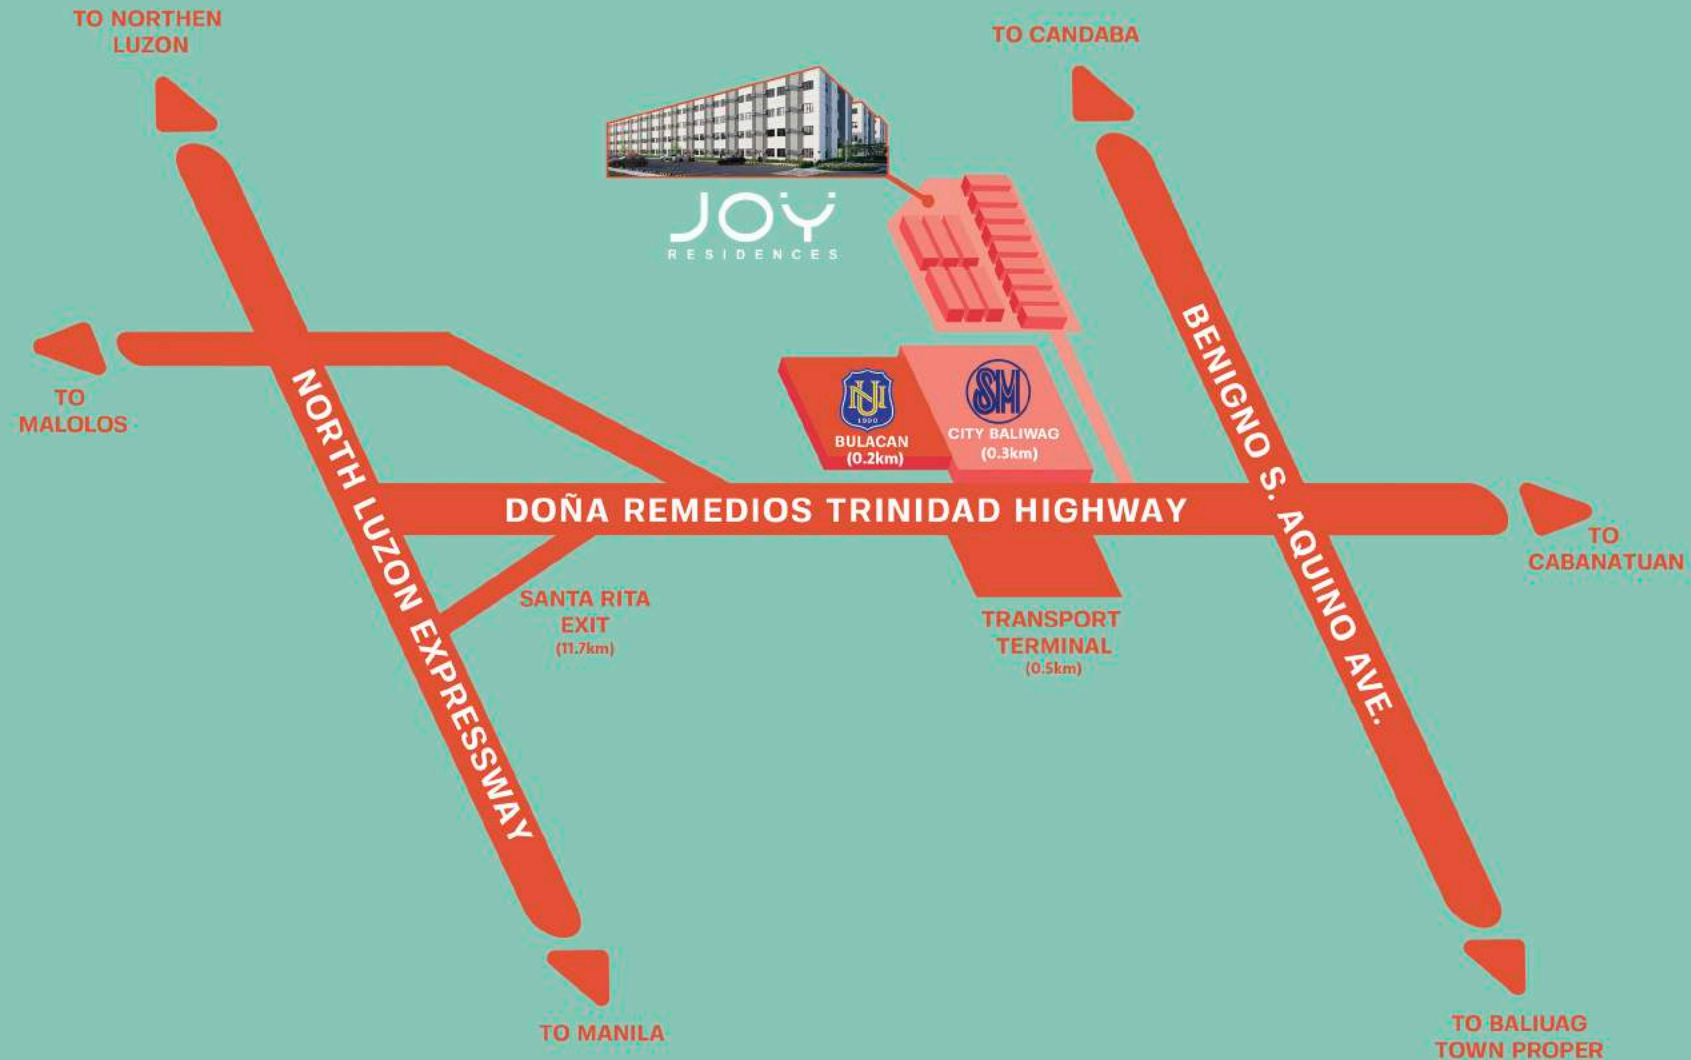

The JOY of Convenience

All the places you need to go to are just around the corner!