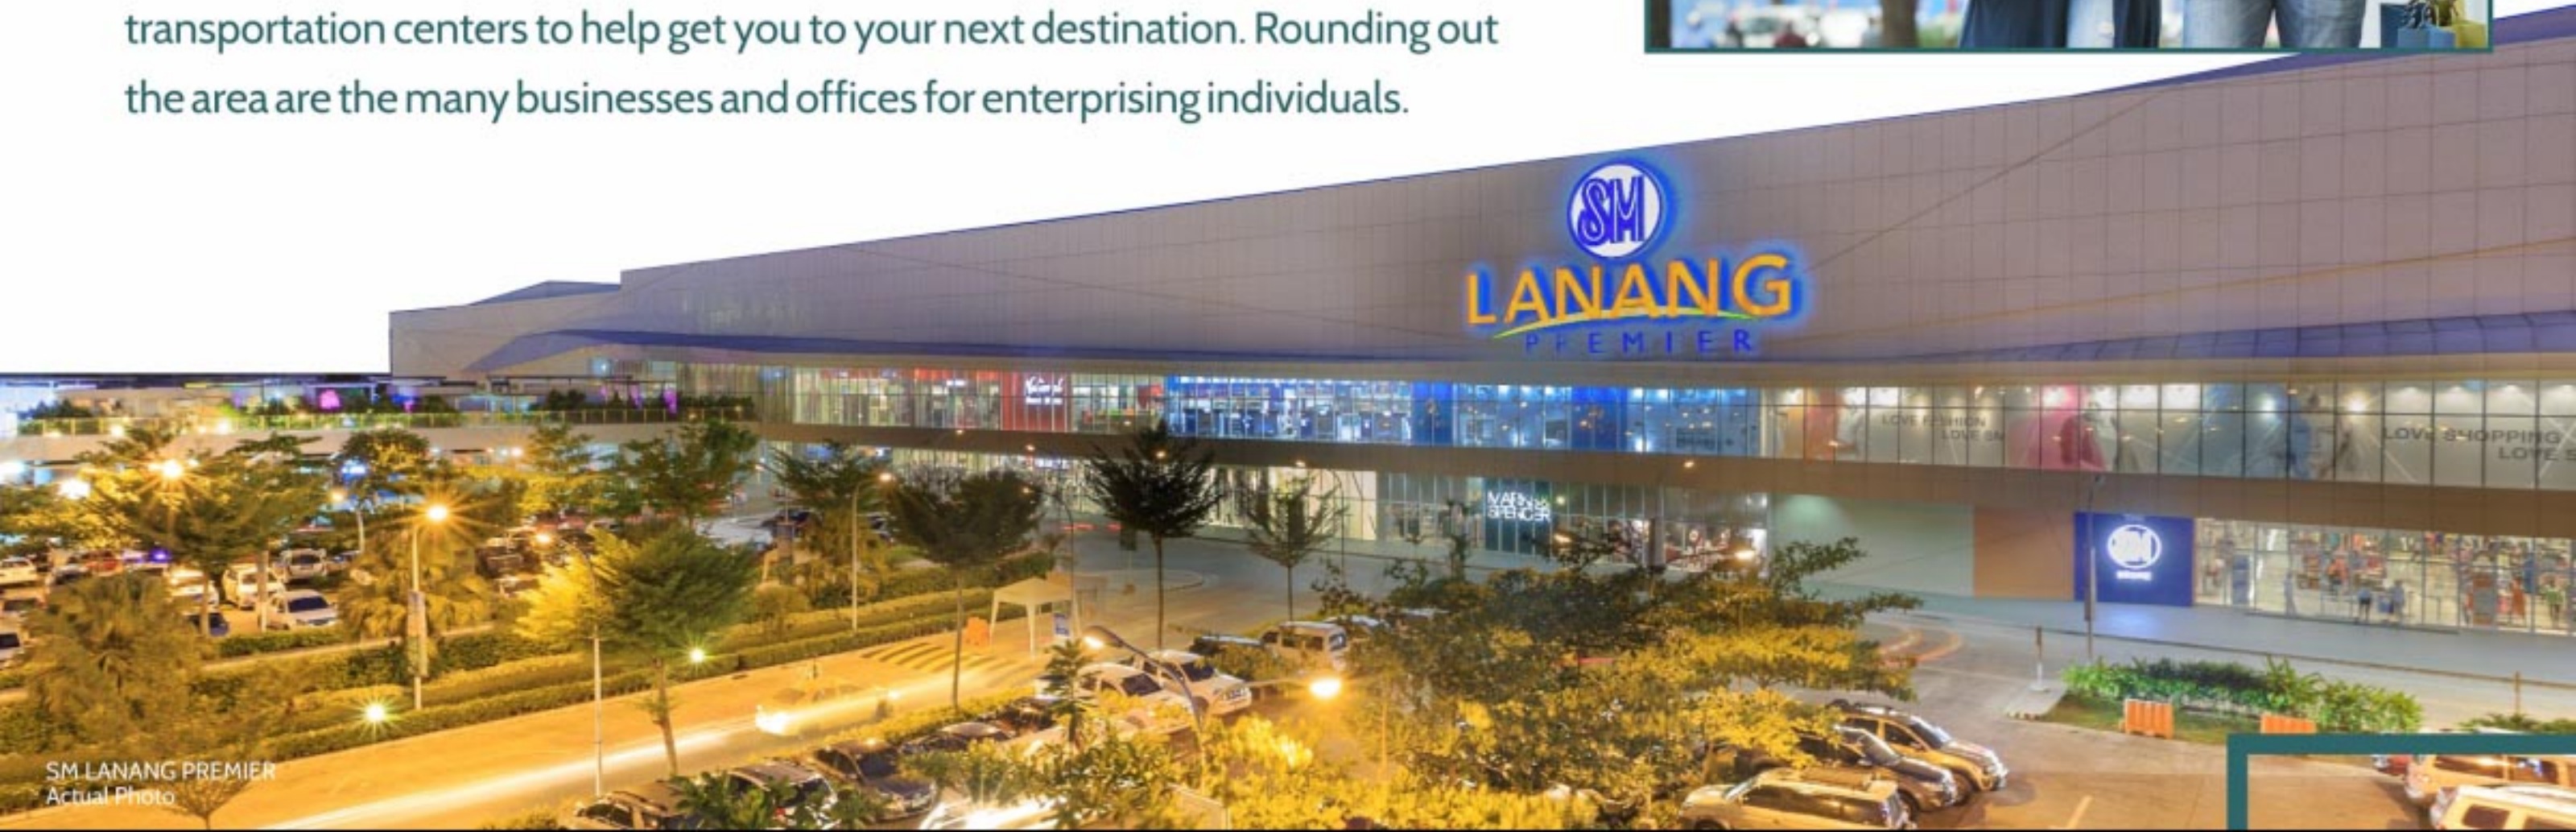

LANE

RESIDENCES

SM LANANG PREMIER, DAVAO CITY

OWN A PREMIER ADDRESS IN DAVAO

As one of the largest and most trusted real estate development firms in the country, SMDC aims to bring Filipinos within reach of their dream of luxury living. Convenience is always a top priority, reflected by building integrated properties within reach of malls and commercial areas. Lane Residences is the first condominium by SMDC in the progressive city of Davao. This mid-rise building development offers you a lifestyle that provides ease of access to your every need, as well as the luxury of owning an address in Davao's premier real estate district.

RELIGIOUS ESTABLISHMENTS

Carmelite Missionary Church (520m) | Redemptorist Church Davao (2.7km)

AMENITY AREA
Artist's Perspective

A SUPERIOR SETTING

You'll find everything within reach at Lane Residences. Located in San Antonio Agdao, it lies within the SM Lanang Premier complex. Its close proximity to Davao International Airport and Seaport gives you that added level of convenience. You get easy access to major land, sea, and air transportation centers to help get you to your next destination. Rounding out the area are the many businesses and offices for enterprising individuals.