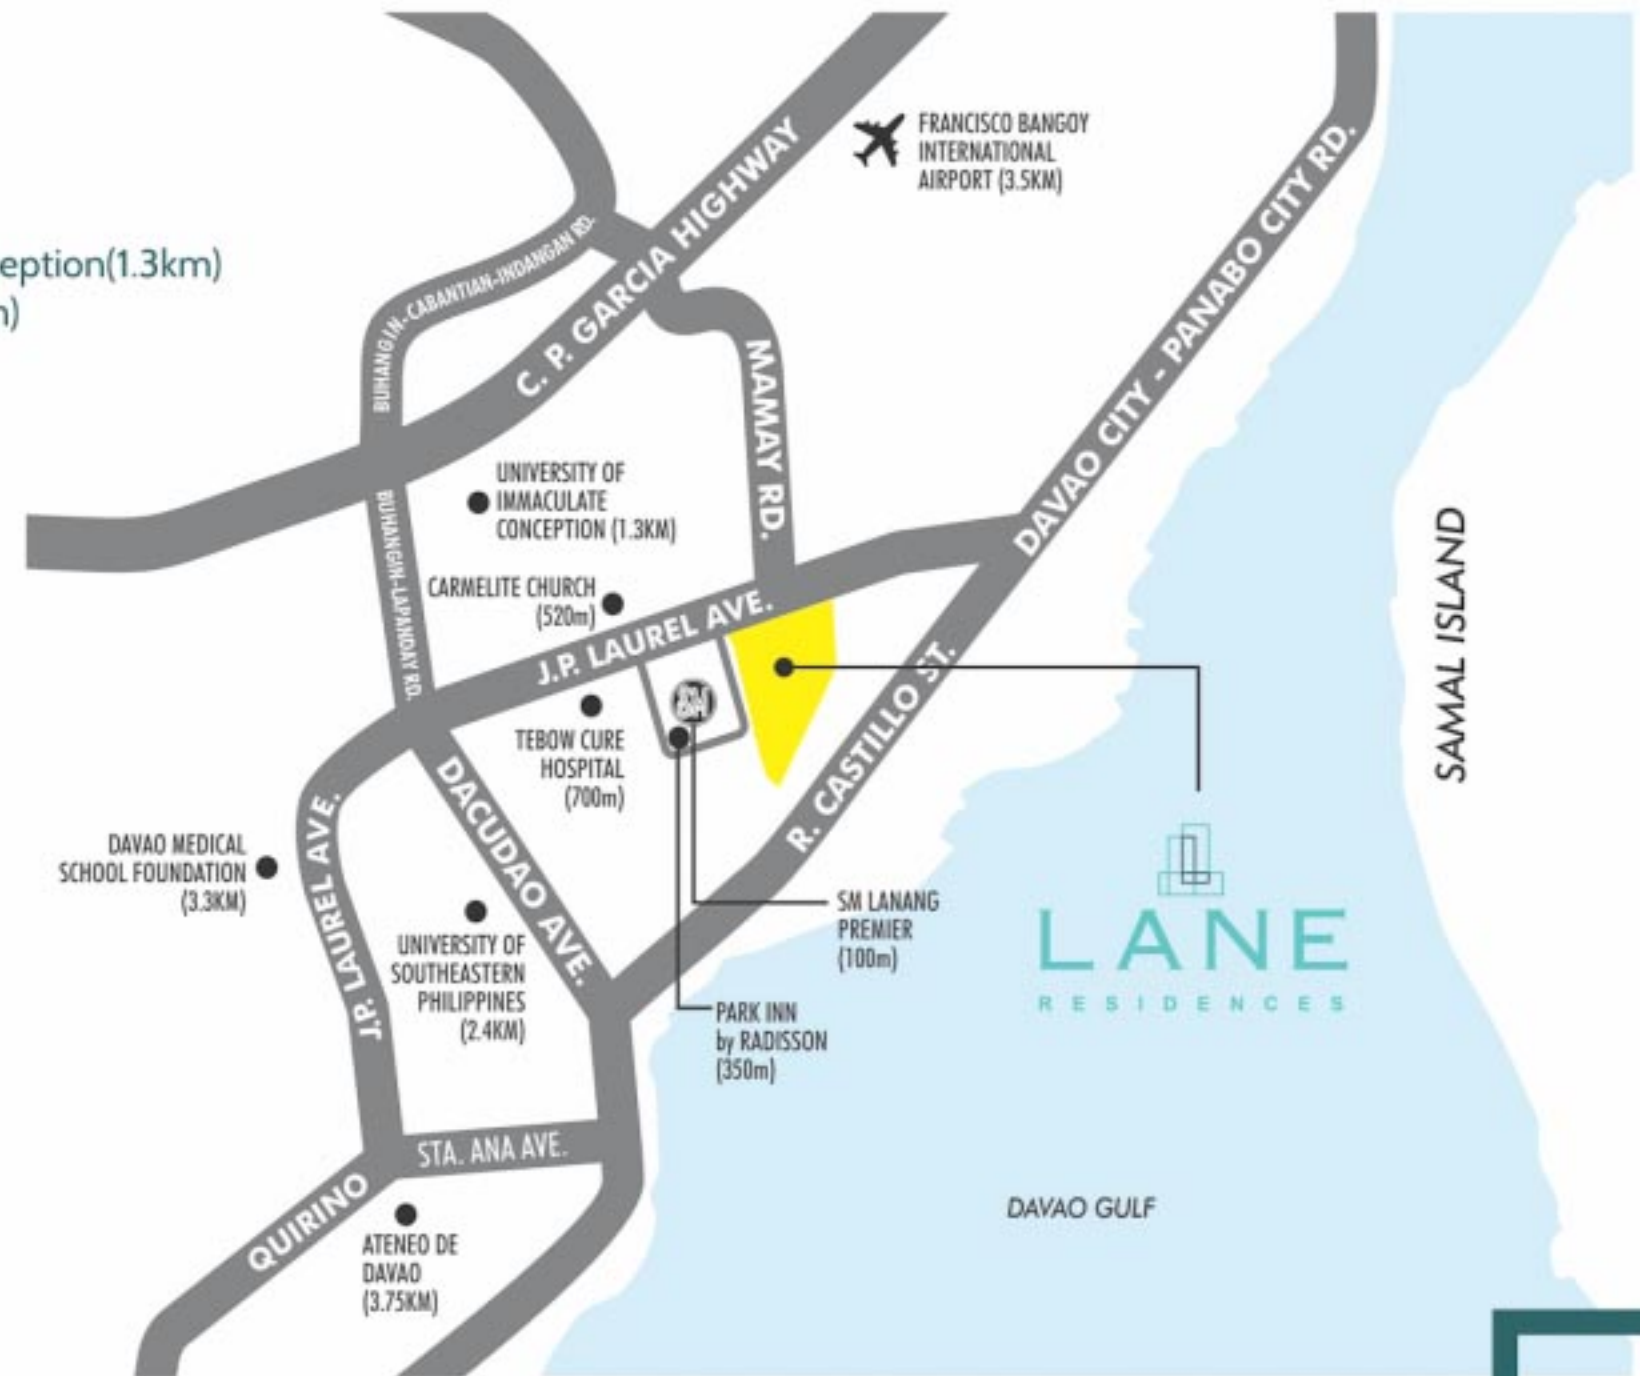

LANE

RESIDENCES

SM LANANG PREMIER, DAVAO CITY

OWN A PREMIER ADDRESS IN DAVAO

As one of the largest and most trusted real estate development firms in the country, SMDC aims to bring Filipinos within reach of their dream of luxury living. Convenience is always a top priority, reflected by building integrated properties within reach of malls and commercial areas. Lane Residences is the first condominium by SMDC in the progressive city of Davao. This mid-rise building development offers you a lifestyle that provides ease of access to your every need, as well as the luxury of owning an address in Davao's premier real estate district.

HOSPITALS

Tebow Cure Hospital (700m) • Southern Philippines Medical Center (1.5km)
Metro Davao Medical Center (2.3km)

GOVERNMENT OFFICES

Davao City Hall (4.8km)

RECREATIONAL ESTABLISHMENTS

Davao Crocodile Park (3.8km) | Davao People's Park (4.2km)
Island City Garden of Samal (9.4km)

RELIGIOUS ESTABLISHMENTS

Carmelite Missionary Church (520m) | Redemptorist Church Davao (2.7km)

AMENITY AREA
Artist's Perspective

A SUPERIOR SETTING

You'll find everything within reach at Lane Residences. Located in San Antonio Agdao, it lies within the SM Lanang Premier complex. Its close proximity to Davao International Airport and Seaport gives you that added level of convenience. You get easy access to major land, sea, and air transportation centers to help get you to your next destination. Rounding out the area are the many businesses and offices for enterprising individuals.