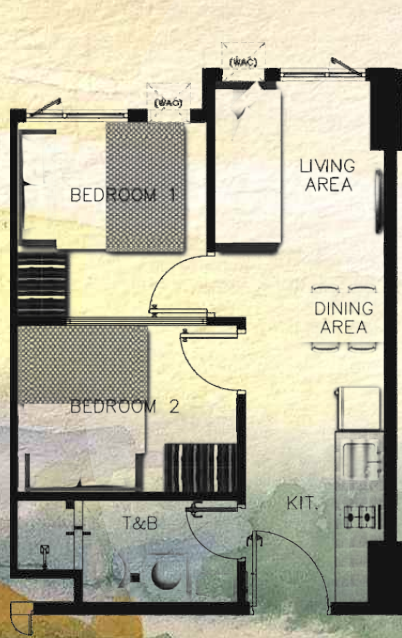

Unit Layouts

Two-Bedroom Unit
(+/- 29 sqm)

Two-Bedroom Unit
with Balcony
(+/- 31 sqm)

The image features a watercolor-style background with soft, blended colors of yellow, green, and blue. A bright yellow rectangular box is centered in the middle of the image, containing the text 'SMDC' in a bold, red, sans-serif font.