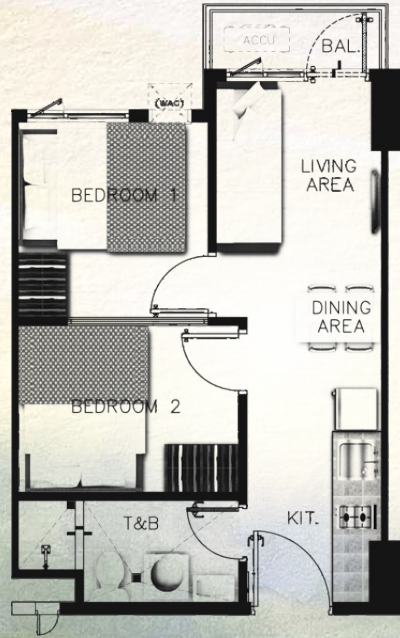

Unit Layouts

Two-Bedroom Unit
(+/- 29 sqm)

Two-Bedroom Unit
with Balcony
(+/- 31 sqm)

The image features a watercolor-style background with soft, blended colors of yellow, green, and blue. A bright yellow rectangular box is centered in the middle of the image, containing the text 'SMDC' in a bold, red, sans-serif font.