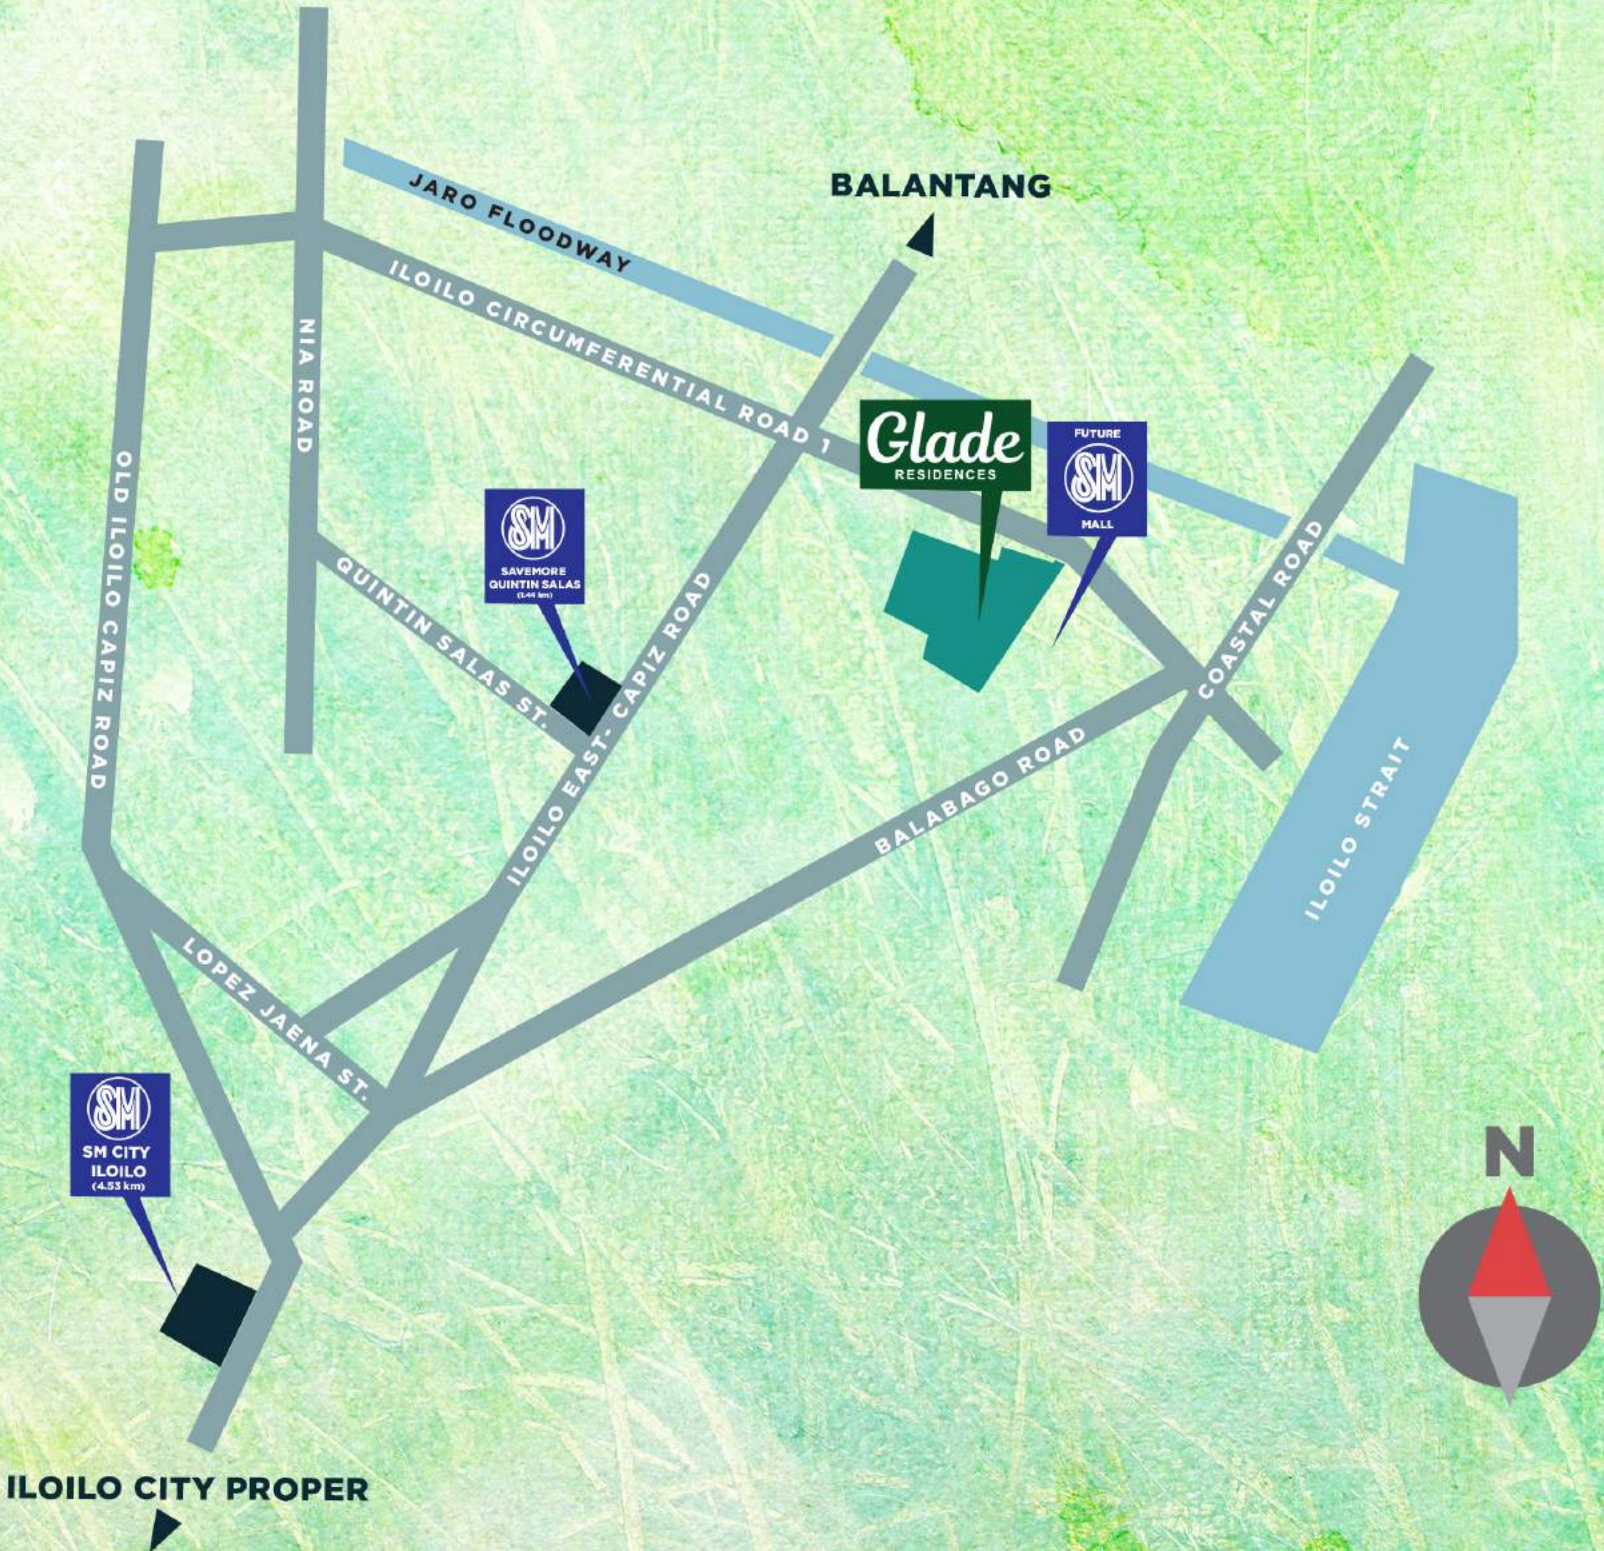

Vicinity Map